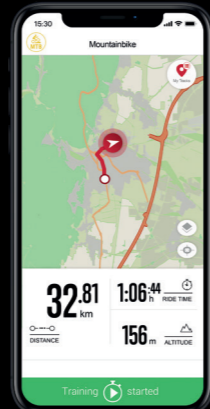

HIGHLIGHTS

Navigation

1.77" Color Display

E-Bike Ready

150+

Functions

Sensor support

Barometric Altitude

Smartphone connectivity

sigma.bike

SIGMA-ELEKTRO GmbH | Dr.-Julius-Leber-Str. 15 | 67433 Neustadt, Germany

PRODUCT VIDEO

SHARE WITH

and many more

WHITE
HR SET

ROX 11.1 EVO